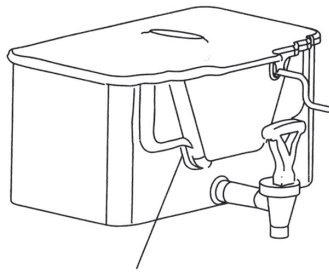

Z-32 & Z-38 Base Parts

Juice Tank Assembly

Drip Tray Assembly

Upper Peel Chutes

Tank Guide

Trash Can

Lower Peel Chute