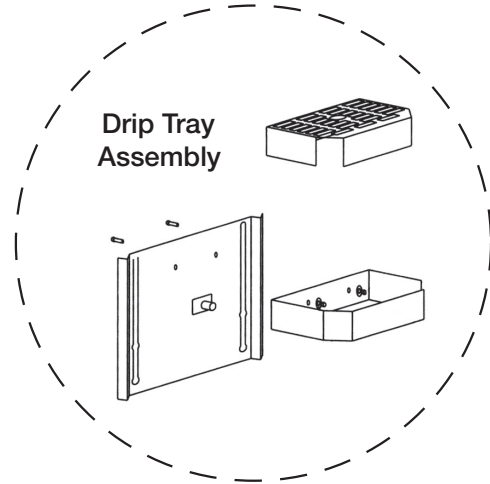

Z-32 & Z-38 Base Parts

Juice Tank Assembly

Drip Tray Assembly

Upper Peel Chutes

Tank Guide

Trash Can

Lower Peel Chute